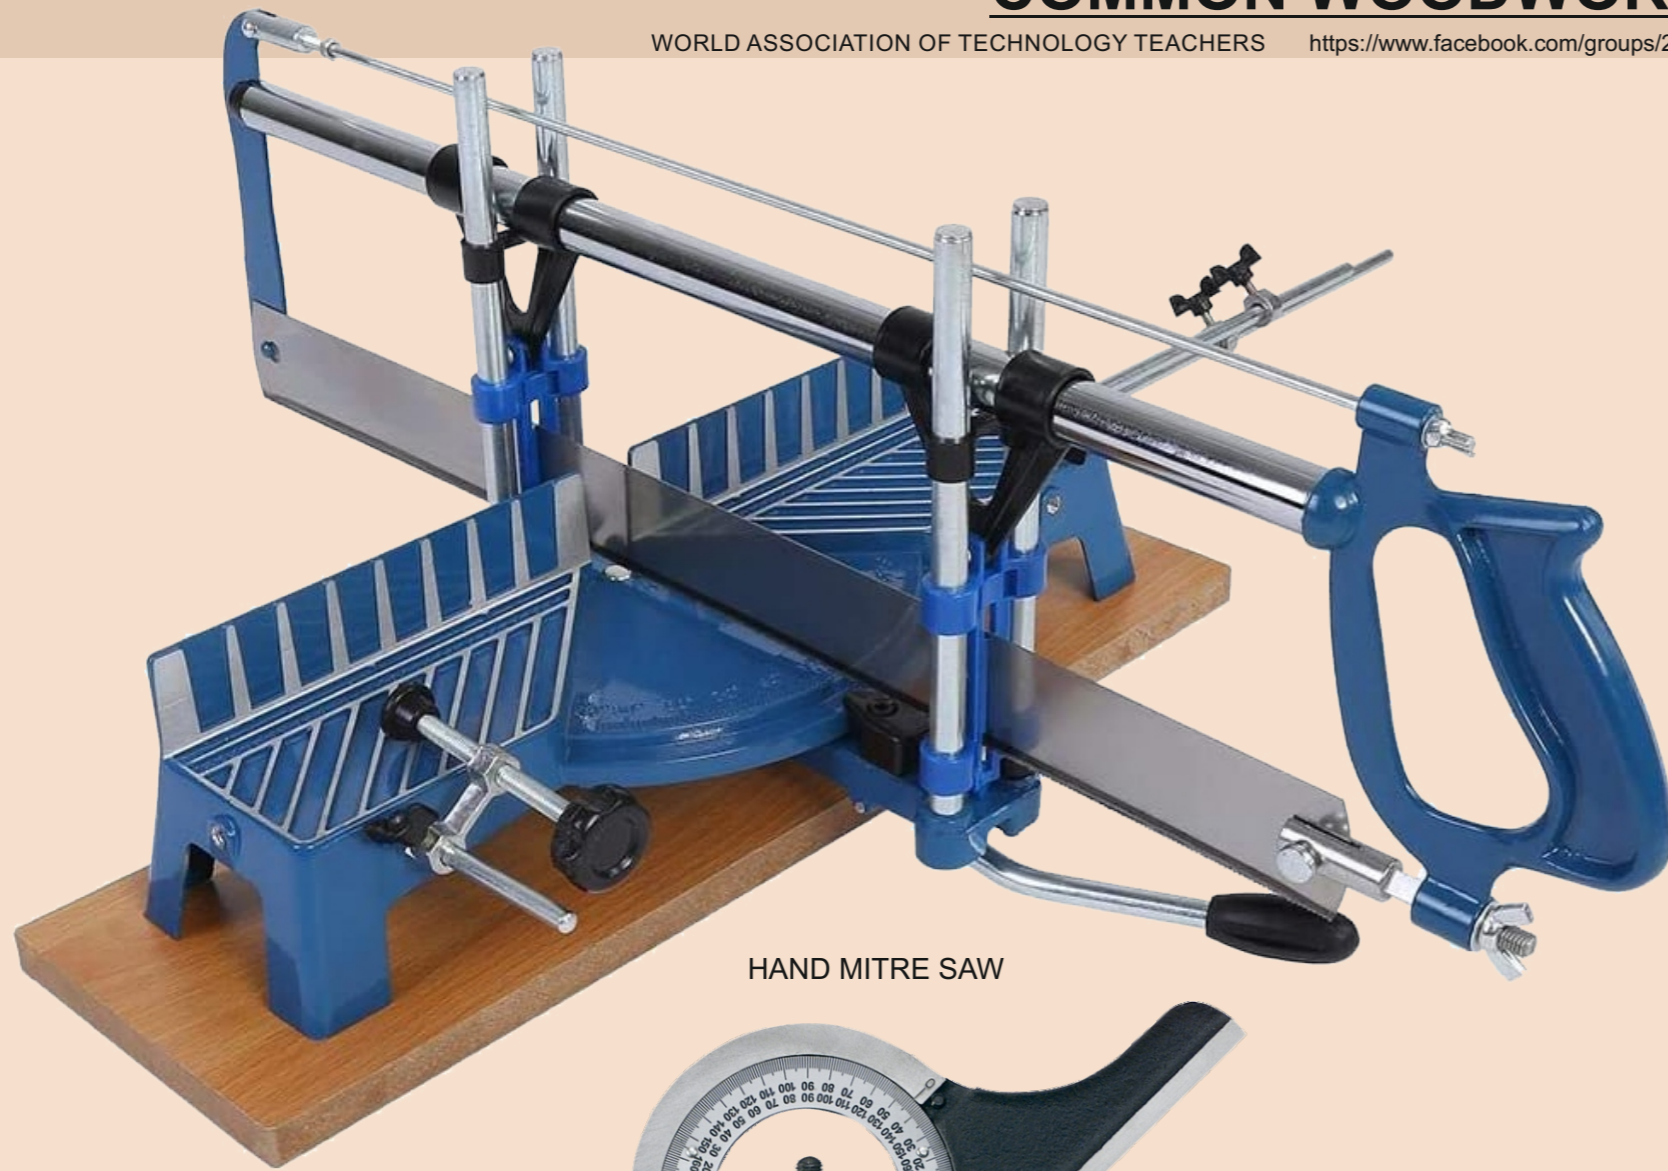

COMMON WOODWORKING TOOLS

HAND MITRE SAW