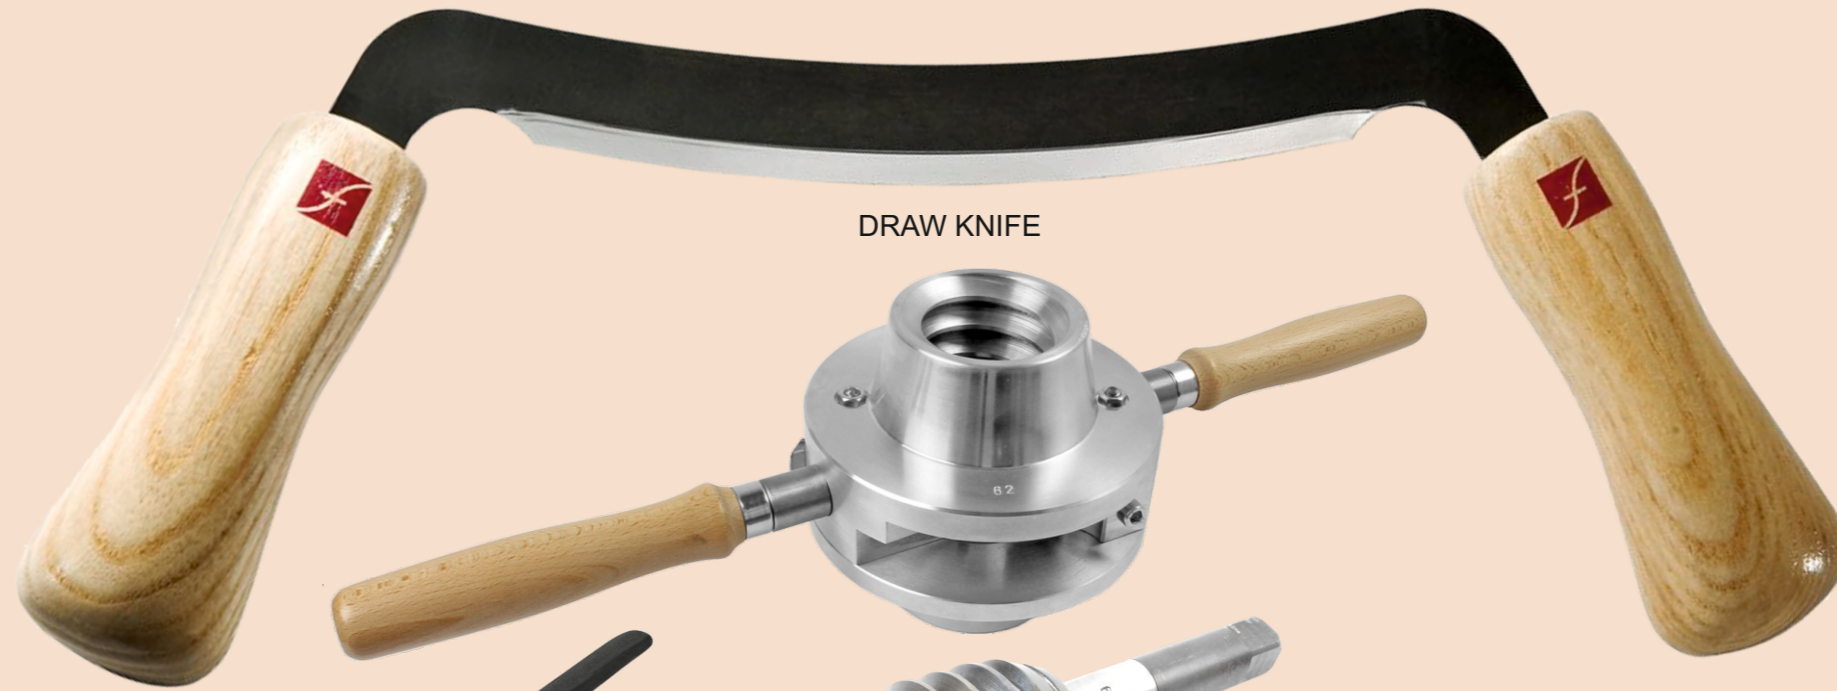

WOOD CARVING HAND CHISEL TOOL AND GOUGES

WOOD CARVING KNIFE SET

DOVETAIL GUIDE TEMPLATE

JAPANESE FILE / RASP

DRAW KNIFE

CARPENTERS PINCERS

WOOD THREADING TOOLS

DOT PUNCH

WOOD HANDSCREW CLAMP

TAPE MEASURE

BLOCK PLANE

JAPANESE HAND SAW