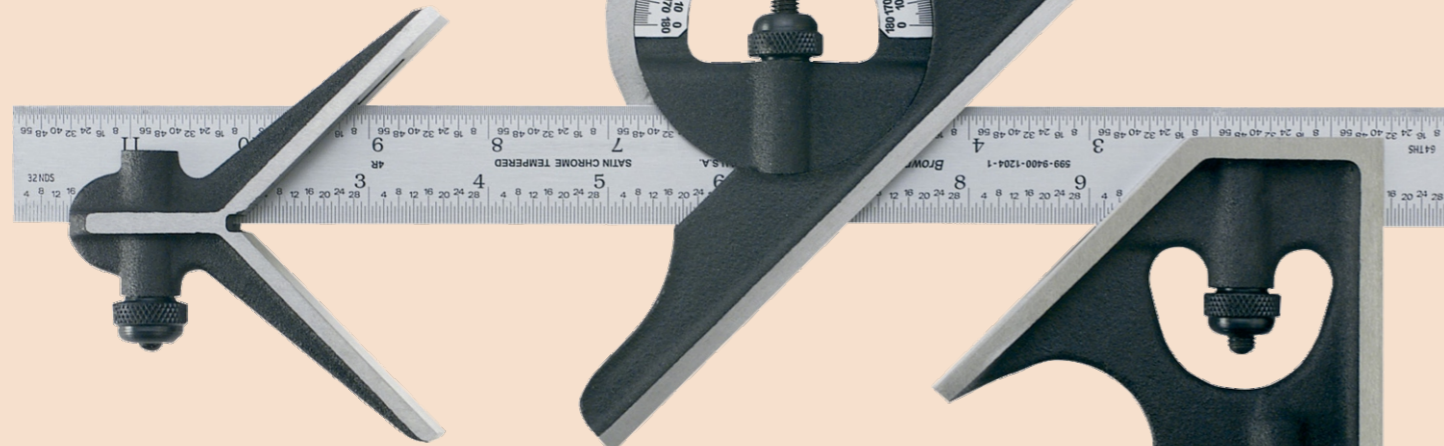

# COMMON WOODWORKING TOOLS

HAND MITRE SAW

CABINET MAKERS SCRAPERS

MITRE BLOCK

CENTRE SQUARE

COMBINATION SQUARE

SURFORM PLANE

RATCHET HAND CLAMP

OUTSIDE CALIPERS

LAYOUT SQUARE

MITRE CLAMP