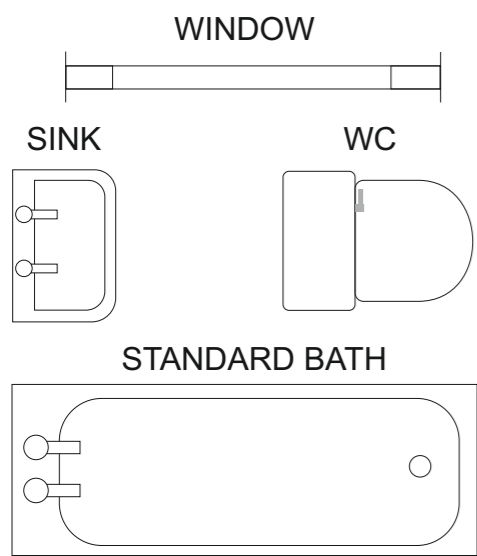

YOU ARE TO DESIGN THE LAYOUT TO THE BUILDING, ADDING THE FURNITURE AND ACCESS TO THE ROOF (STAIRCASE).

THINK CAREFULLY ABOUT YOUR DESIGN, AS THERE IS LIMITED SPACE. YOU MAY WISH TO CONSIDER THE USE OF MOBILE PARTITIONS.

YOUR FLOOR PLAN

HELPFUL LINK: <https://technologystudent.com/despro2/architec6.html>

ARCHITECTURAL PLANS - SAMPLE KEY FOR FURNITURE / FITTINGS / GARDEN

ARCHITECTURAL PLANS - SAMPLE KEY FOR FURNITURE / FITTINGS / GARDEN