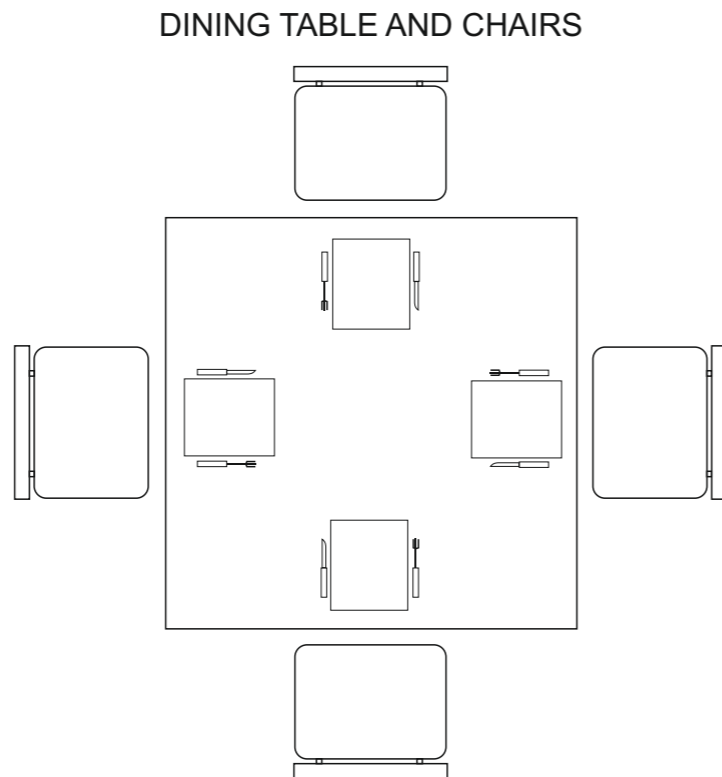

YOU ARE TO DESIGN THE LAYOUT TO THE BUILDING, ADDING THE FURNITURE AND ACCESS TO THE ROOF (STAIRCASE).

THINK CAREFULLY ABOUT YOUR DESIGN, AS THERE IS LIMITED SPACE. YOU MAY WISH TO CONSIDER THE USE OF MOBILE PARTITIONS.

YOUR FLOOR PLAN

HELPFUL LINK: <https://technologystudent.com/despro2/architec6.html>

ARCHITECTURAL PLANS - SAMPLE KEY FOR FURNITURE / FITTINGS / GARDEN

ARCHITECTURAL PLANS - SAMPLE KEY FOR FURNITURE / FITTINGS / GARDEN